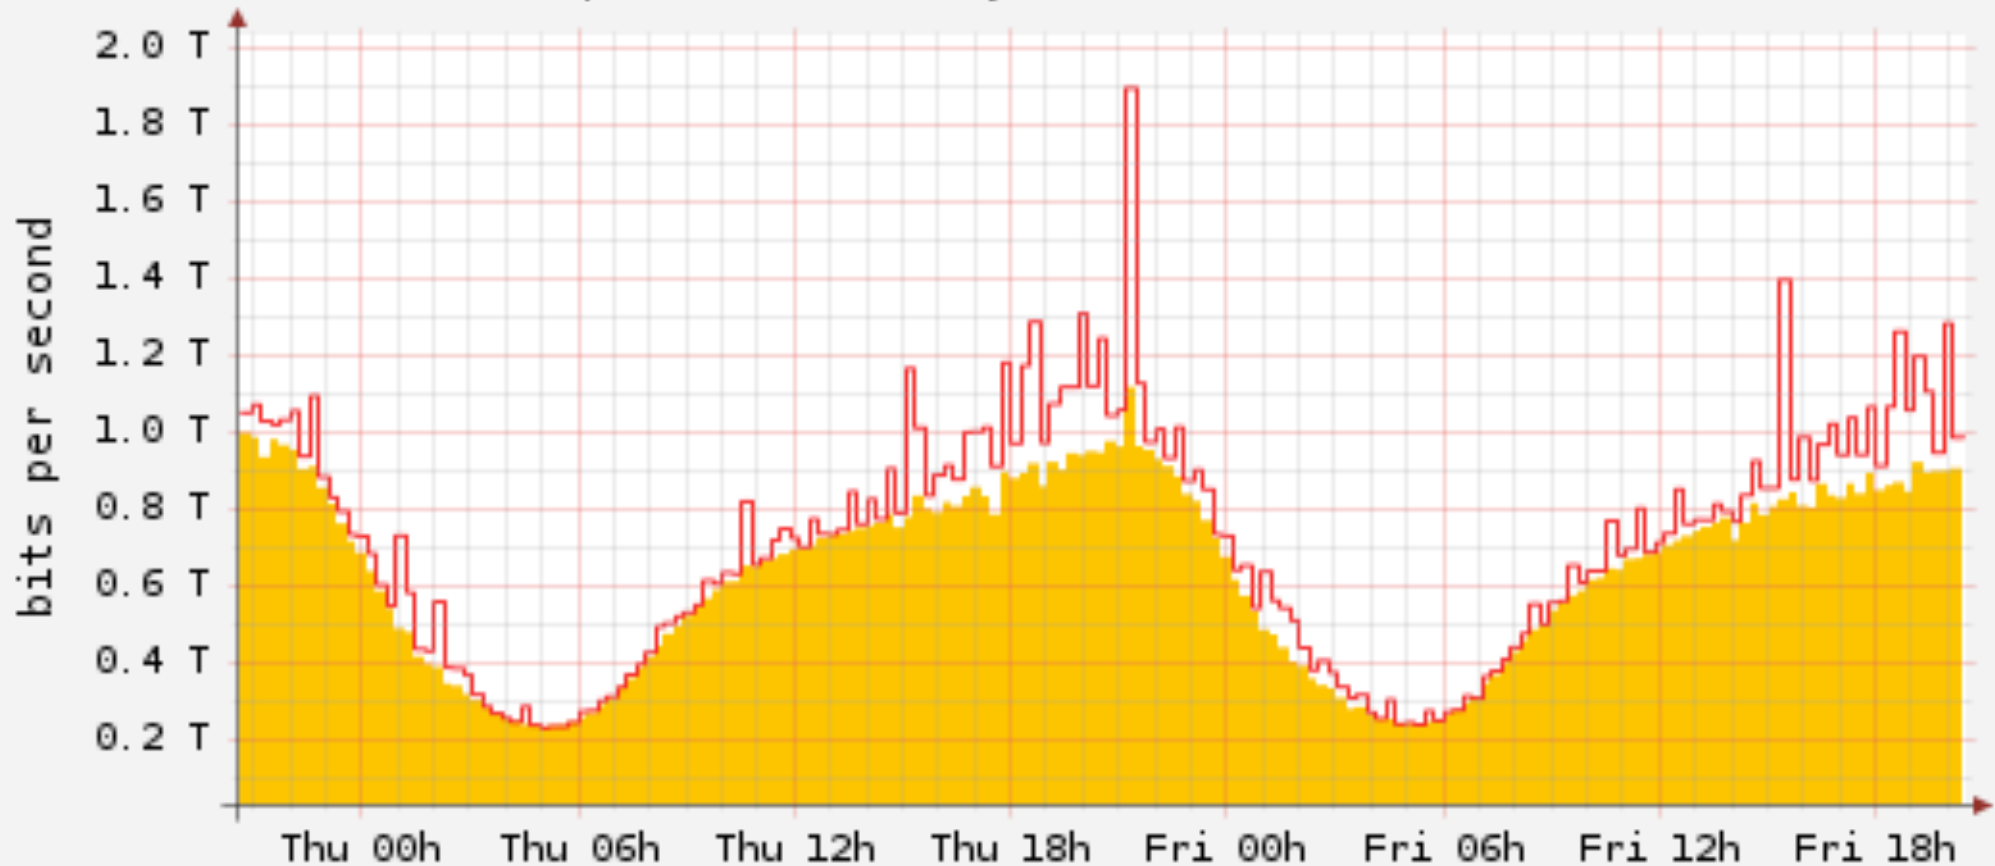

Traffic increases...

SwissIX traffic

Daily graph of total aggregated traffic

Input	Max:	7.53 Gbps	Average:	4.88 Gbps	Current:	6.77 Gbps
Output	Max:	7.67 Gbps	Average:	4.98 Gbps	Current:	6.97 Gbps

Plotted: 2010-05-28 20:37:34

DE-CIX traffic

last update: Fri May 28 18:30:01 UTC 2010

■ average traffic in bits per second ■ peak traffic in bits per second

Averaged 628.6 G

Peak 1896.3 G

Current 900.9 G

Copyright (c) 2010 DE-CIX Management GmbH