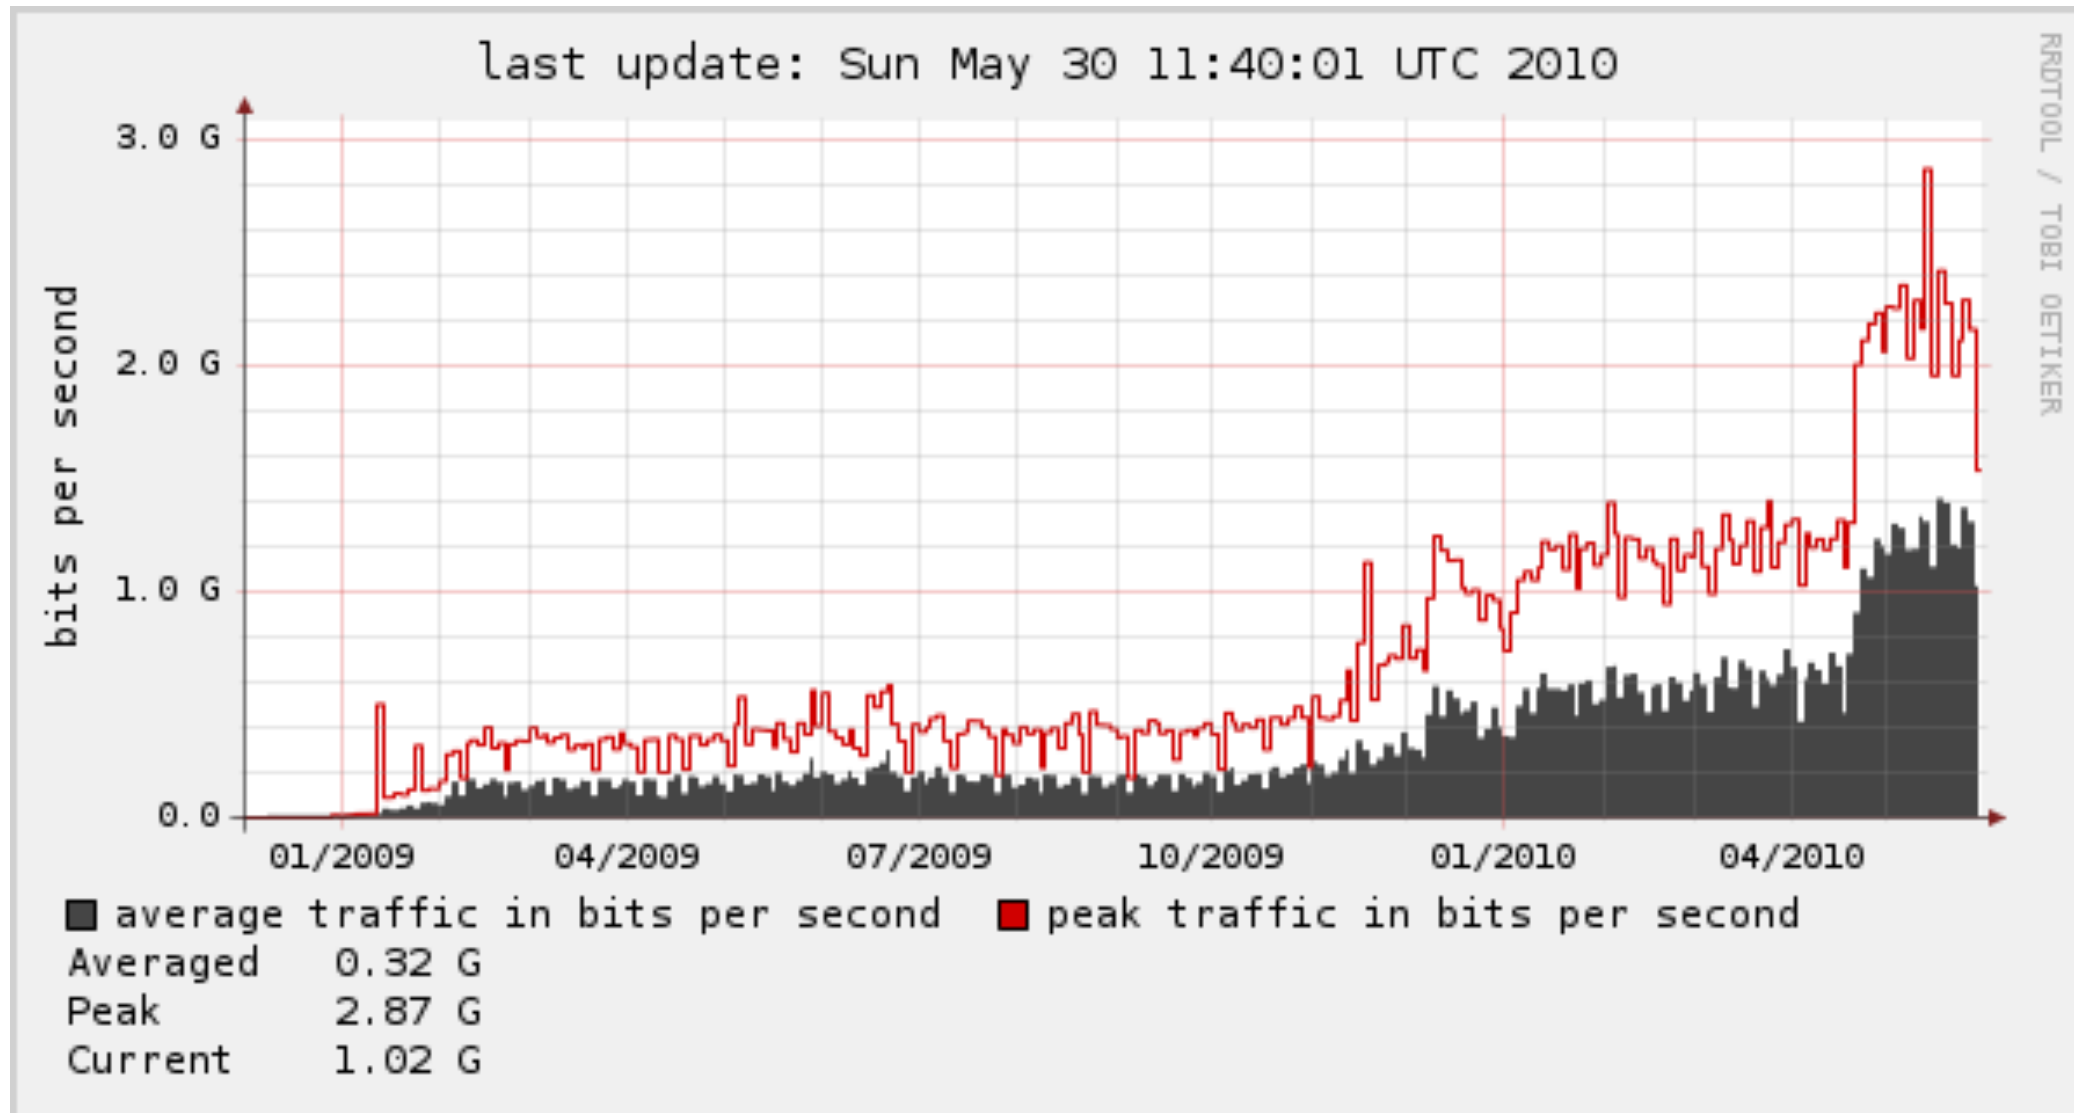

AlpIX traffic