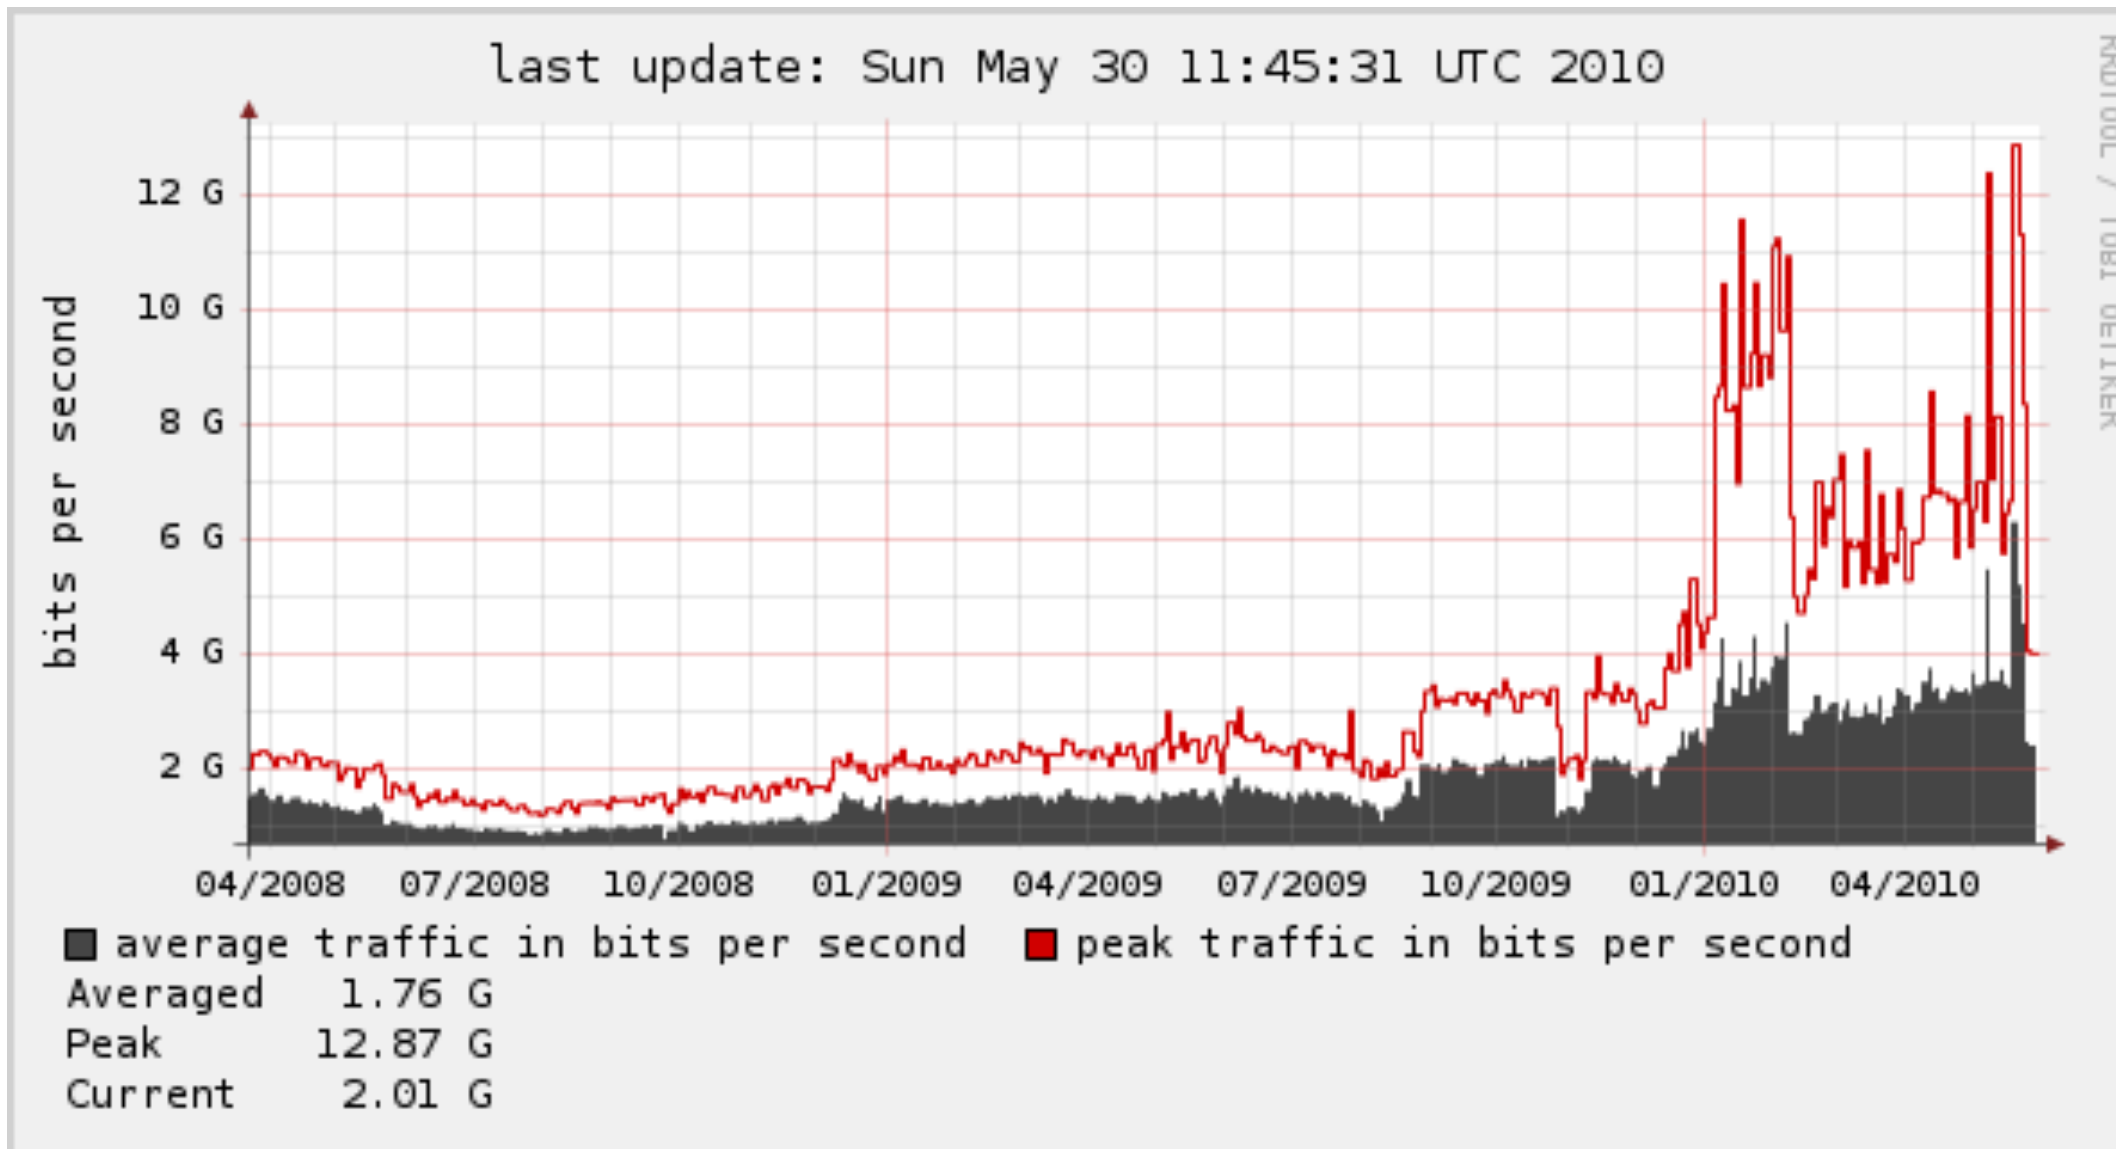

WorkIX traffic