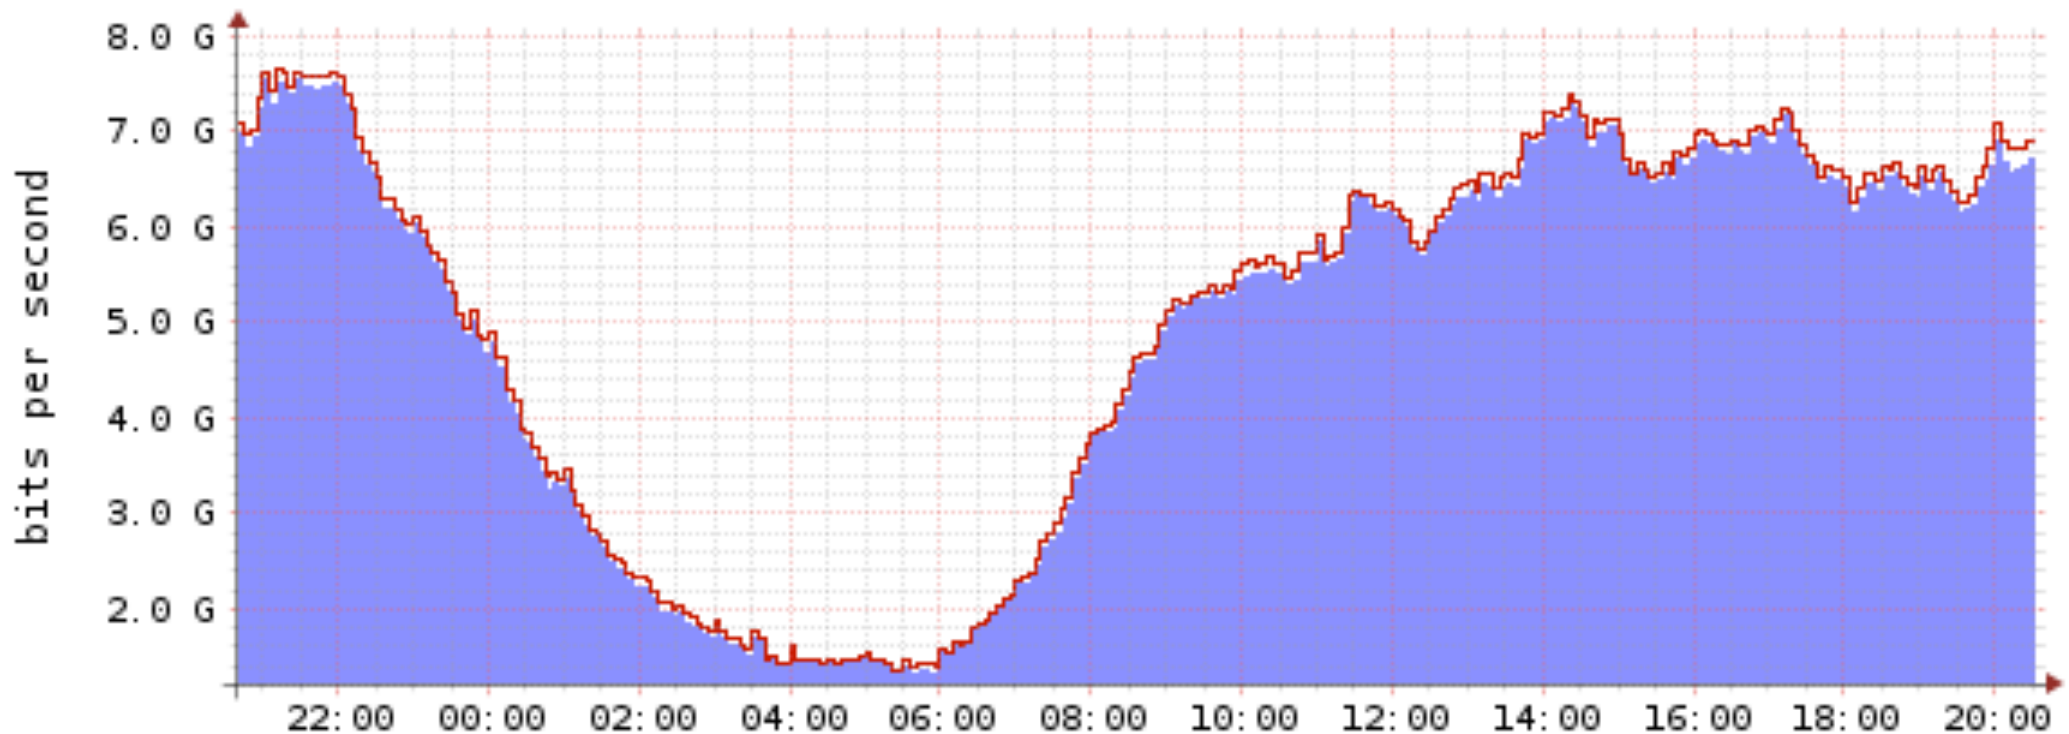

Euro-IX Short Intro

- European Internet Exchange Association
- Formed in May 2001
- Details see: www.euro-ix.net

Euro-IX Online Tools

- Peering Matrix
- Service Comparison Matrix
- List of European IXPs
- ASN Database + Filter
- Newest ASN db entries
- Most common ASNs

Traffic increases...

SwissIX traffic

Daily graph of total aggregated traffic

Input	Max:	7.53 Gbps	Average:	4.88 Gbps	Current:	6.77 Gbps
Output	Max:	7.67 Gbps	Average:	4.98 Gbps	Current:	6.97 Gbps

Plotted: 2010-05-28 20:37:34

DE-CIX traffic

last update: Fri May 28 18:30:01 UTC 2010

■ average traffic in bits per second ■ peak traffic in bits per second

Averaged 628.6 G

Peak 1896.3 G

Current 900.9 G

Copyright (c) 2010 DE-CIX Management GmbH