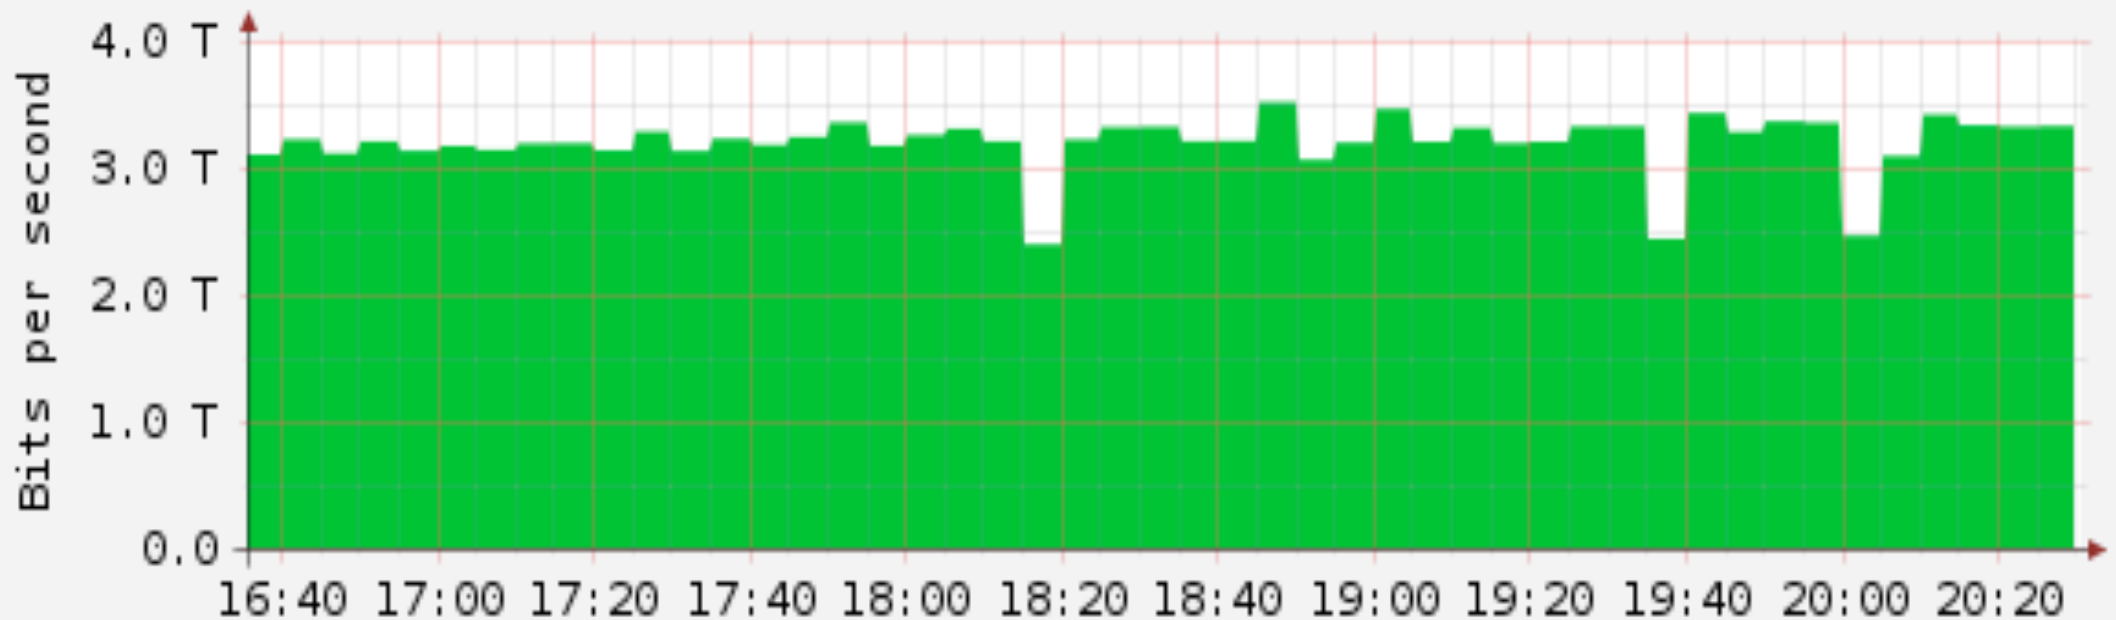

Traffic increases...

SwissIX traffic

Daily graph of total aggregated traffic

Input	Max:	7.53 Gbps	Average:	4.88 Gbps	Current:	6.77 Gbps
Output	Max:	7.67 Gbps	Average:	4.98 Gbps	Current:	6.97 Gbps

Plotted: 2010-05-28 20:37:34

DE-CIX traffic

last update: Fri May 28 18:30:01 UTC 2010

■ average traffic in bits per second ■ peak traffic in bits per second

Averaged 628.6 G

Peak 1896.3 G

Current 900.9 G

Copyright (c) 2010 DE-CIX Management GmbH

WorkIX traffic

AlpIX traffic

Euro-IX „traffic“

Aggregate Stats of 51 IXPs

■ TOTAL

Avg 3.19 T Cur 3.32 T

Max 3.51 T Min 2.39 T

**Thanks for listening
and enjoy your lunch!**