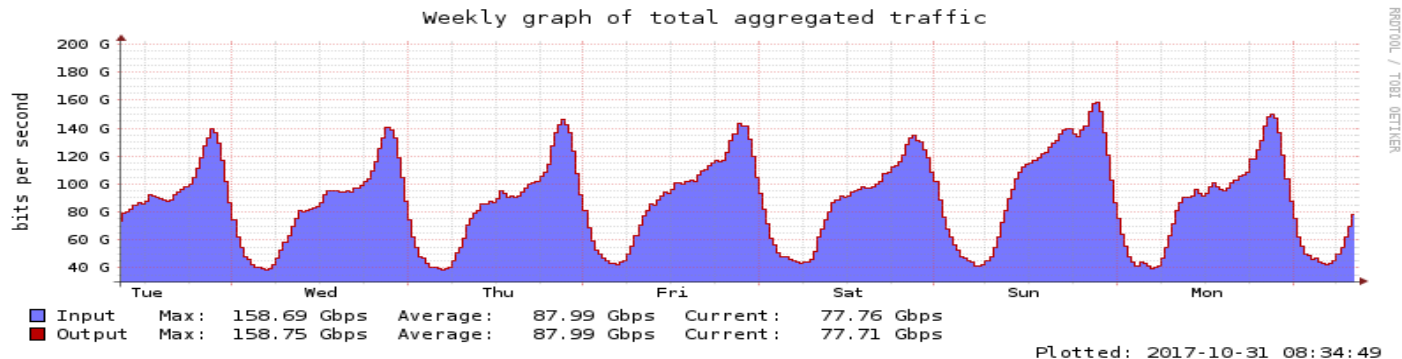

# Traffic

- Aim: "Double the traffic in 12-18 month"
  - requires 3.9%-5.9% growth per month
- Reality
  - November 2016: 65G, October 2017: 87G
  - 2.5% per month, 35% per year

# Peak Traffic

- Weekly peak traffic reaches 160G
- Daily peak around 140G
- Good max/average ratio: 1.8
  - Balanced traffic
  - LINX: 1.5, DE-CIX: 1.61, BCIX: ~3