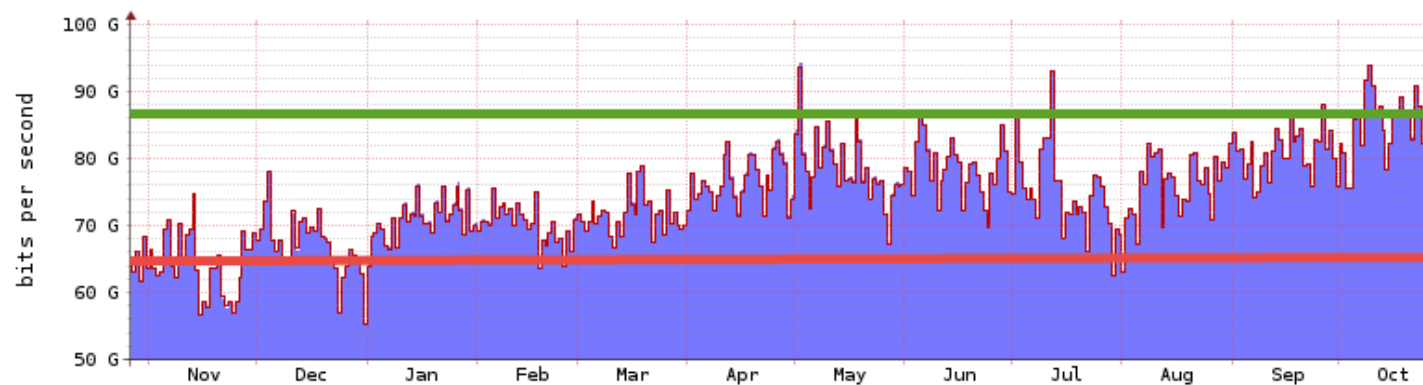

# Traffic

- Aim: "Double the traffic in 12-18 month"
  - requires 3.9%-5.9% growth per month
- Reality
  - November 2016: 65G, October 2017: 87G
  - 2.5% per month, 35% per year

# Peak Traffic

- Weekly peak traffic reaches 160G
- Daily peak around 140G
- Good max/average ratio: 1.8
  - Balanced traffic
  - LINX: 1.5, DE-CIX: 1.61, BCIX: ~3