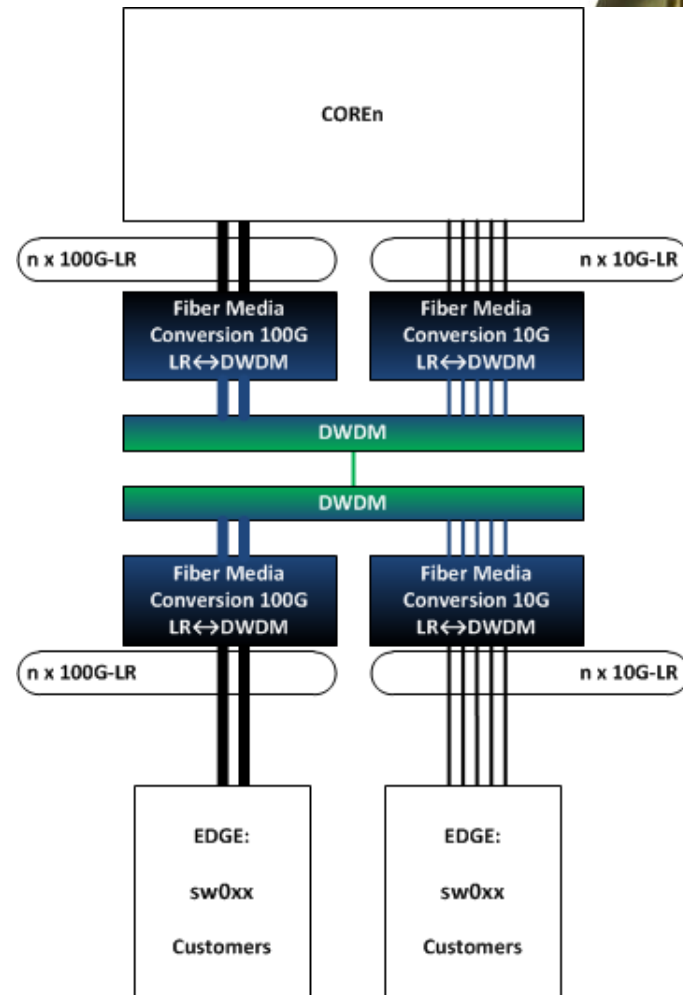

## DE-CIX Production Network 2011

- Passive DWDM equipment with up to 32 channels
- DWDM-XFP optics used at Core and Edge Switches
- failover is done by fast, mechanical optical switches (Lynx Lightleader)
  - in case s.th. breaks
  - scheduled every two months
  - post processing is more and more time consuming (adjusting light levels)
- provisioning of additional links can not be fully tested on the standby links

## Optical Network Design

- Using 100G connections instead of 10G connections
- active DWDM equipment to be more flexible on client side
- new DWDM equipment with up to 80 x 100G connections per Dark Fiber
- all links permanently active

## Possible Set-Up at DE-CIX

- usage of active DWDM
  - 10G and 100G in parallel for smooth transition

DE-CIX Where networks meet