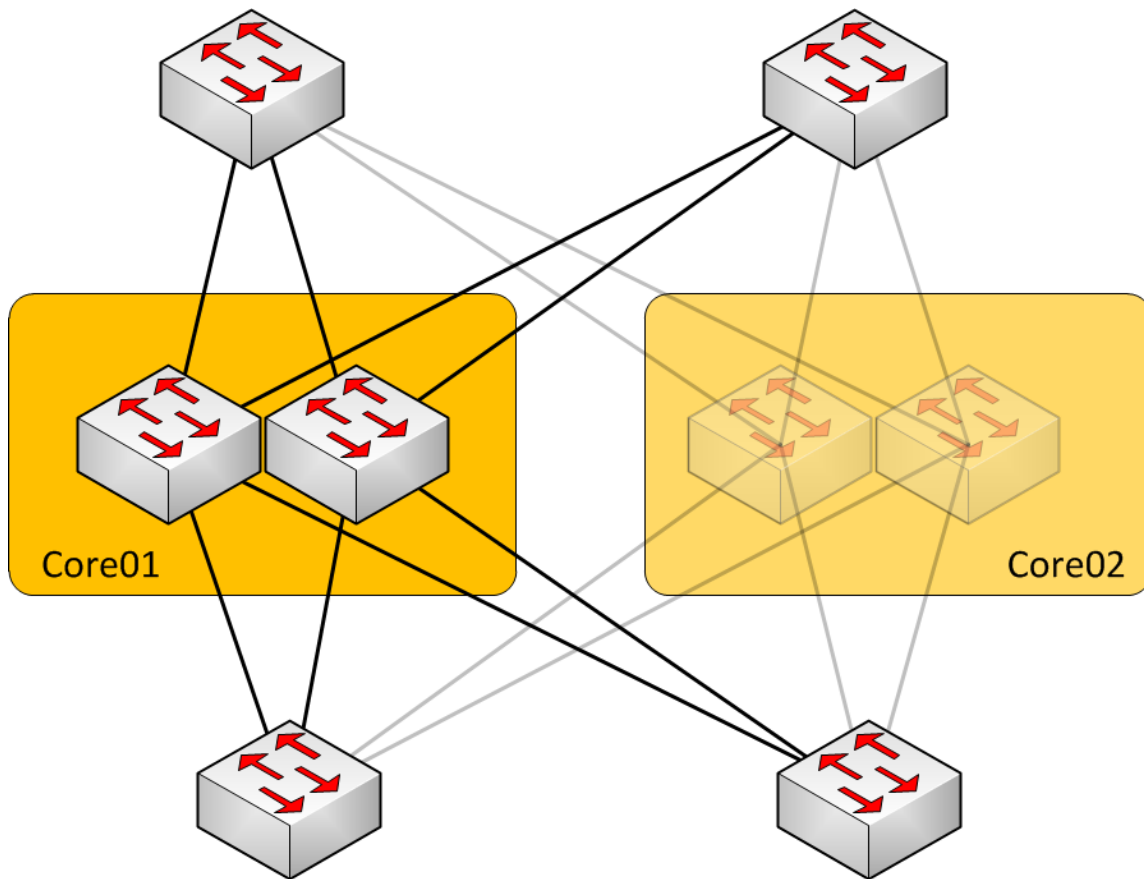

## DE-CIX – Current Topology

- Resilient Star
- Dual Core
- Layer 1 Redundancy
- 600 links have to be switched during failover
- Traffic still growing massively, now peaking at 1.6Tbps

DE-CIX Where networks meet

# DE-CIX – Current Topology

DE-CIX Where networks meet