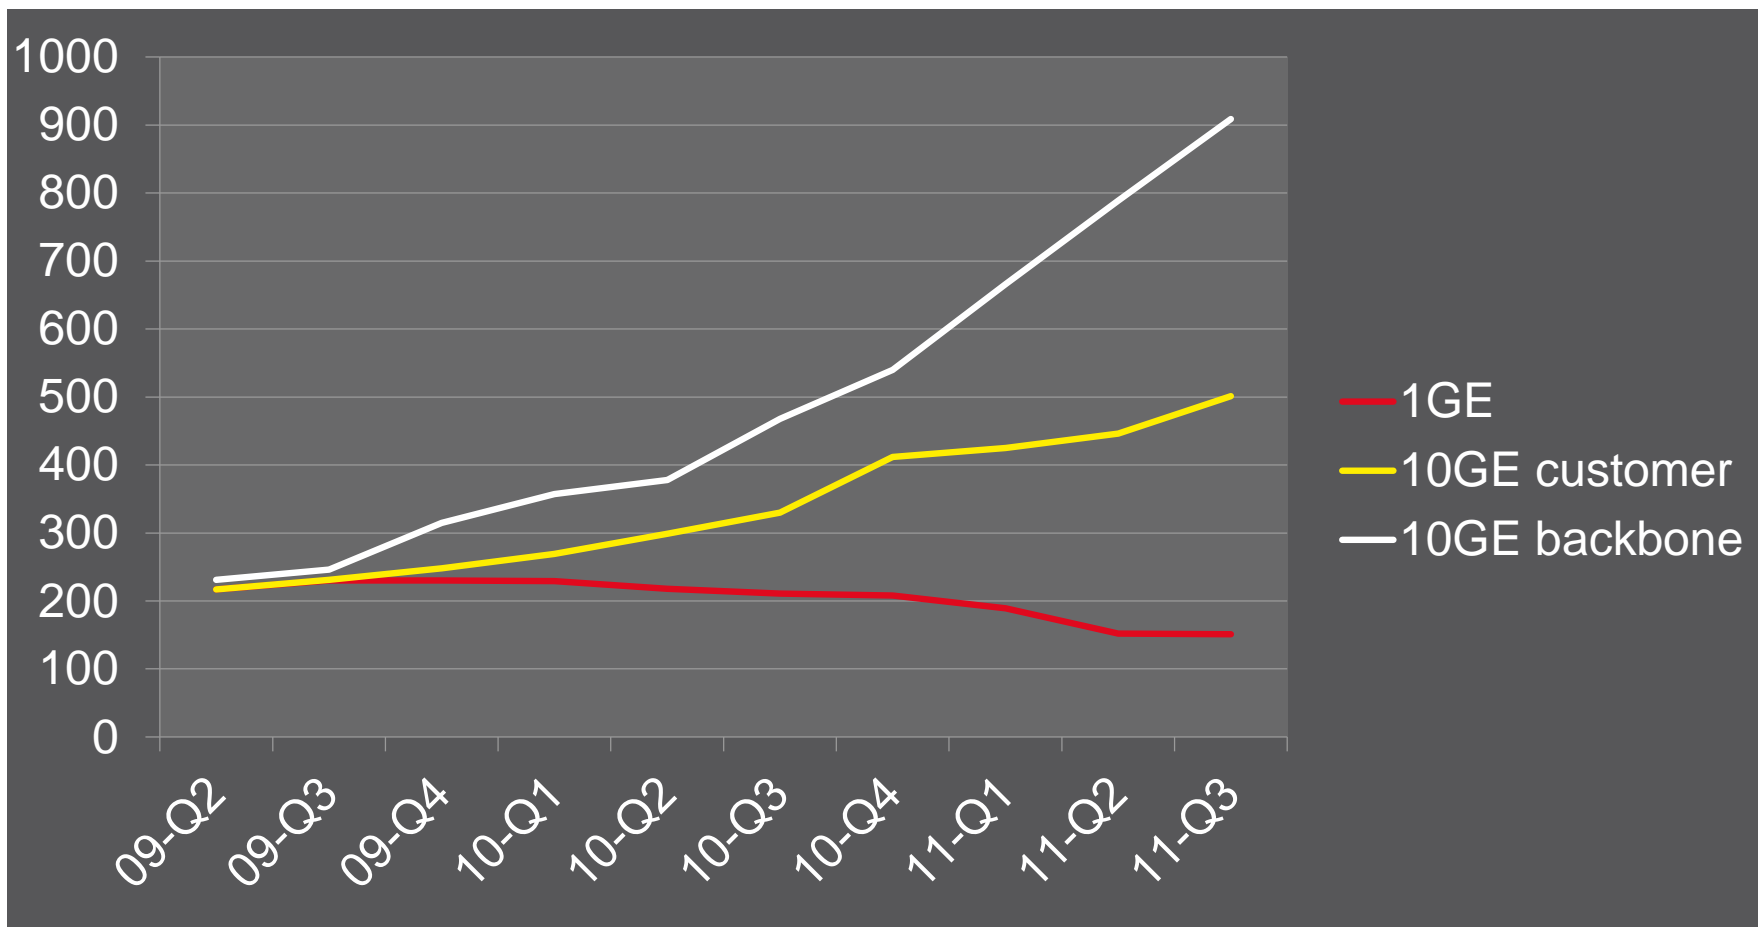

## DE-CIX – Current Topology

- Resilient Star
- Dual Core
- Layer 1 Redundancy
- 600 links have to be switched during failover
- Traffic still growing massively, now peaking at 1.6Tbps

DE-CIX Where networks meet

# DE-CIX – Current Topology

DE-CIX Where networks meet

### Port growth Q2-2009 – Q3-2011

DE-CIX Where networks meet

Traffic - 1,65 Tbps peak traffic

DE-CIX Where networks meet

## DE-CIX – Current Issues

- No LACP
- MAC learning problems
- Blackholing
- No solution for loadbalancing and redundancy above Layer 1

DE-CIX Where networks meet