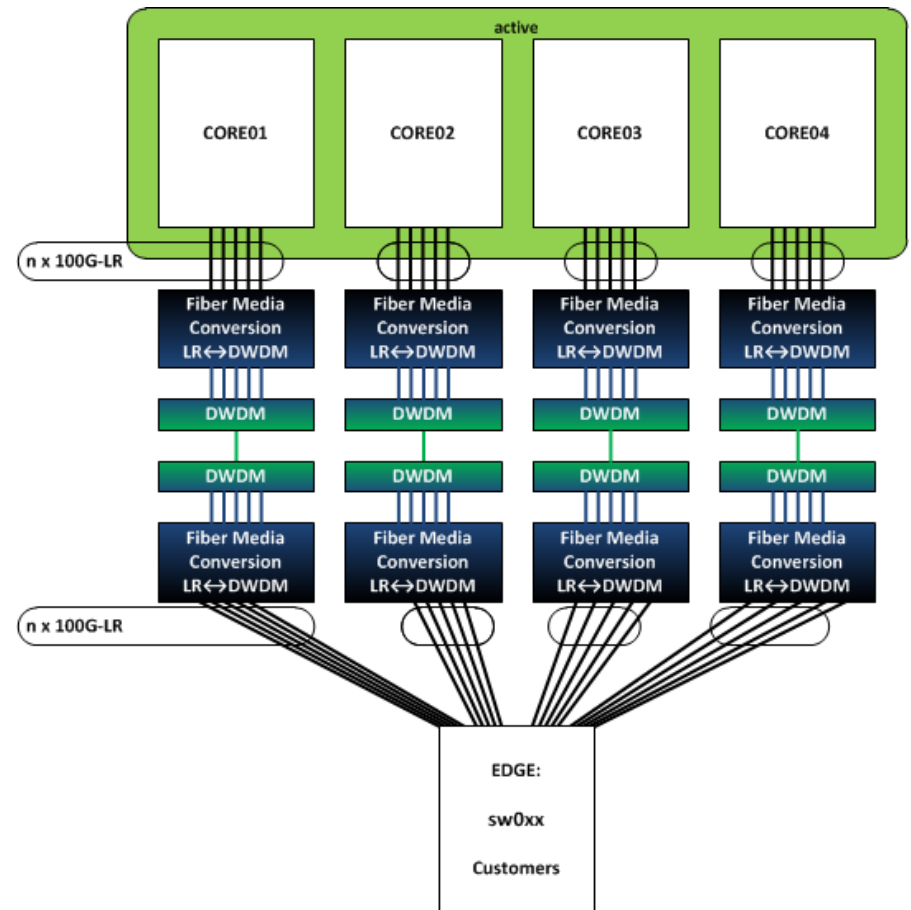

## TRILL @ DE-CIX

- All devices TRILL enabled
- No unused redundant links
- ECMP load balancing
- Big Edge switches
- Small core switches

## DE-CIX Production Network 2011

- Passive DWDM equipment with up to 32 channels
- DWDM-XFP optics used at Core and Edge Switches
- failover is done by fast, mechanical optical switches (Lynx Lightleader)
  - in case s.th. breaks
  - scheduled every two months
  - post processing is more and more time consuming (adjusting light levels)
- provisioning of additional links can not be fully tested on the standby links

## Optical Network Design

- Using 100G connections instead of 10G connections
- active DWDM equipment to be more flexible on client side
- new DWDM equipment with up to 80 x 100G connections per Dark Fiber
- all links permanently active

## Possible Set-Up at DE-CIX

- usage of active DWDM
  - 10G and 100G in parallel for smooth transition

DE-CIX Where networks meet