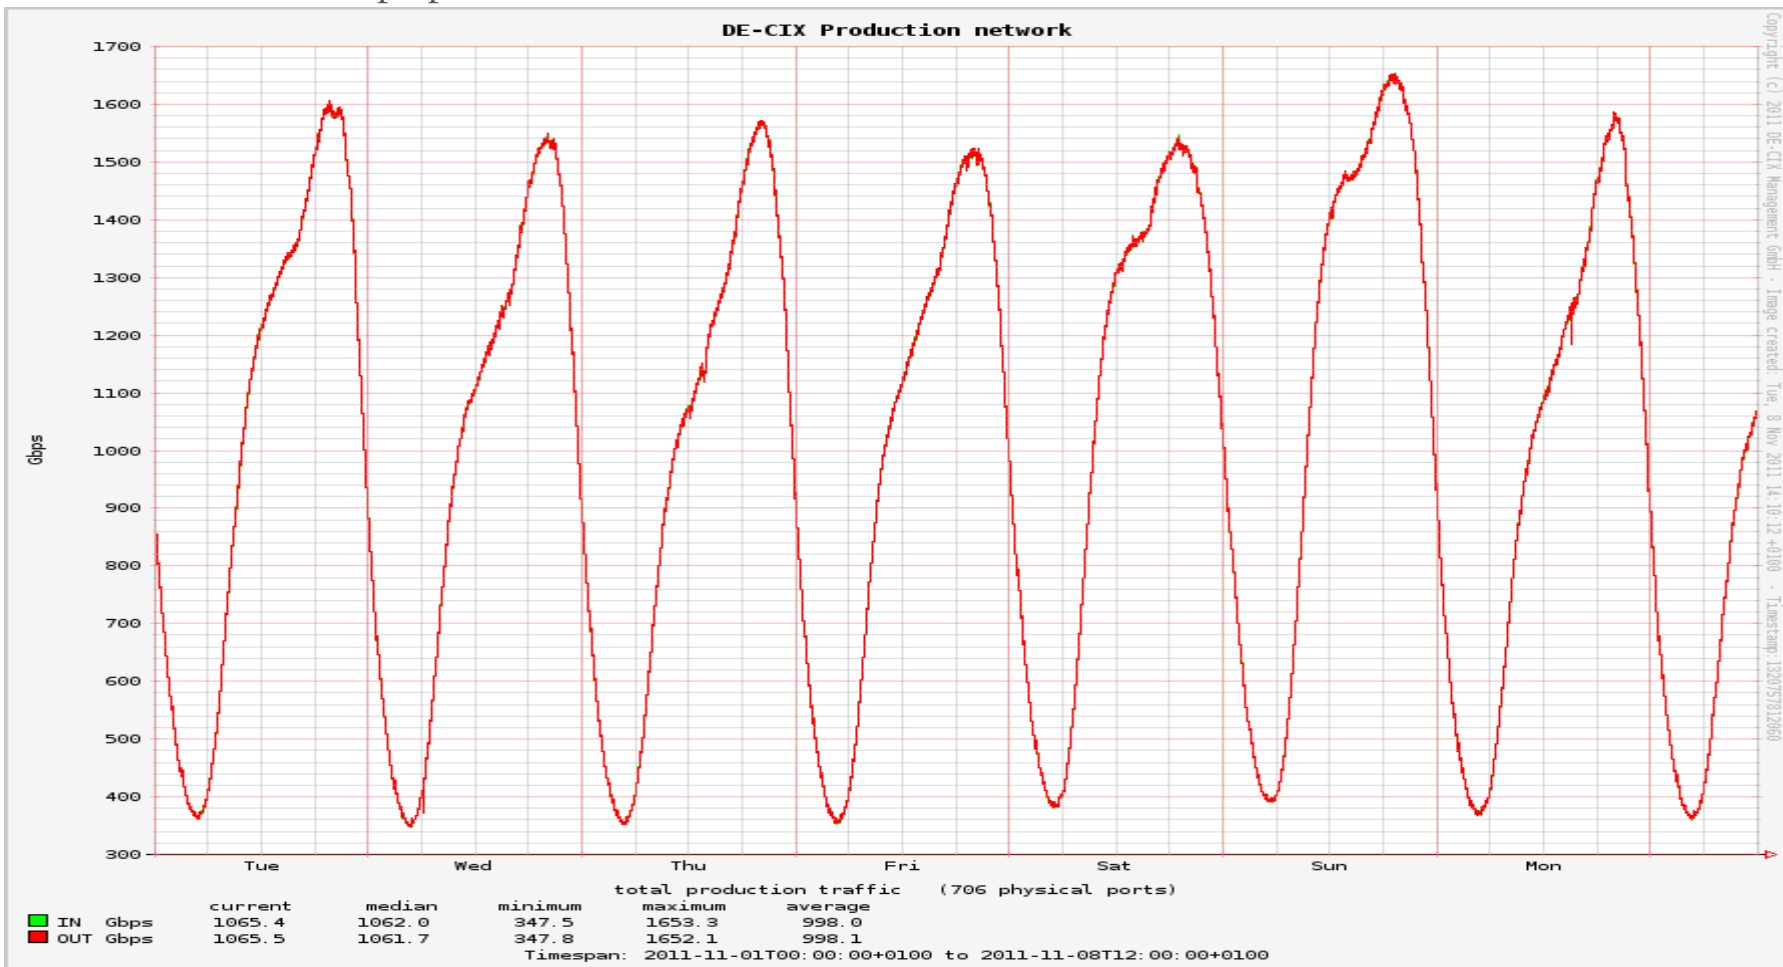

### Port growth Q2-2009 – Q3-2011

DE-CIX Where networks meet

Traffic - 1,65 Tbps peak traffic

DE-CIX Where networks meet