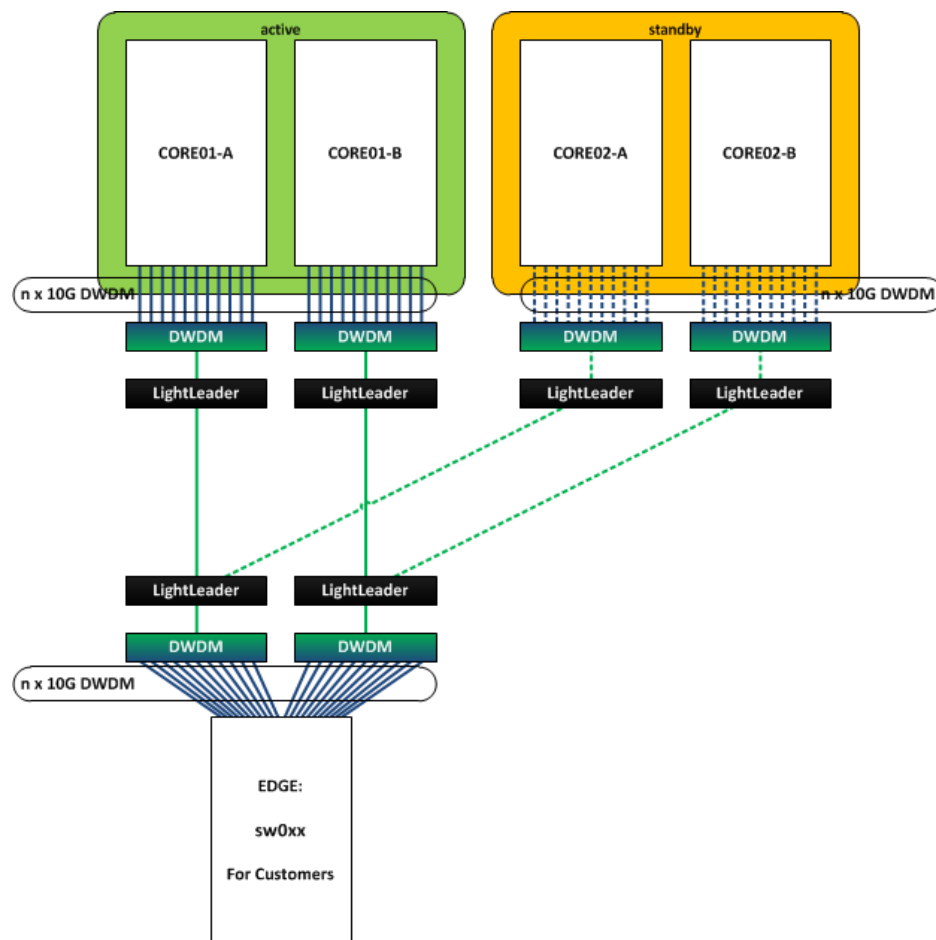

## DE-CIX – Current Issues

- No LACP
- MAC learning problems
- Blackholing
- No solution for loadbalancing and redundancy above Layer 1

DE-CIX Where networks meet

## TRILL @ DE-CIX

- All devices TRILL enabled
- No unused redundant links
- ECMP load balancing
- Big Edge switches
- Small core switches

## DE-CIX Production Network 2011

- Passive DWDM equipment with up to 32 channels
- DWDM-XFP optics used at Core and Edge Switches
- failover is done by fast, mechanical optical switches (Lynx Lightleader)
  - in case s.th. breaks
  - scheduled every two months
  - post processing is more and more time consuming (adjusting light levels)
- provisioning of additional links can not be fully tested on the standby links

## Optical Network Design

- Using 100G connections instead of 10G connections
- active DWDM equipment to be more flexible on client side
- new DWDM equipment with up to 80 x 100G connections per Dark Fiber
- all links permanently active