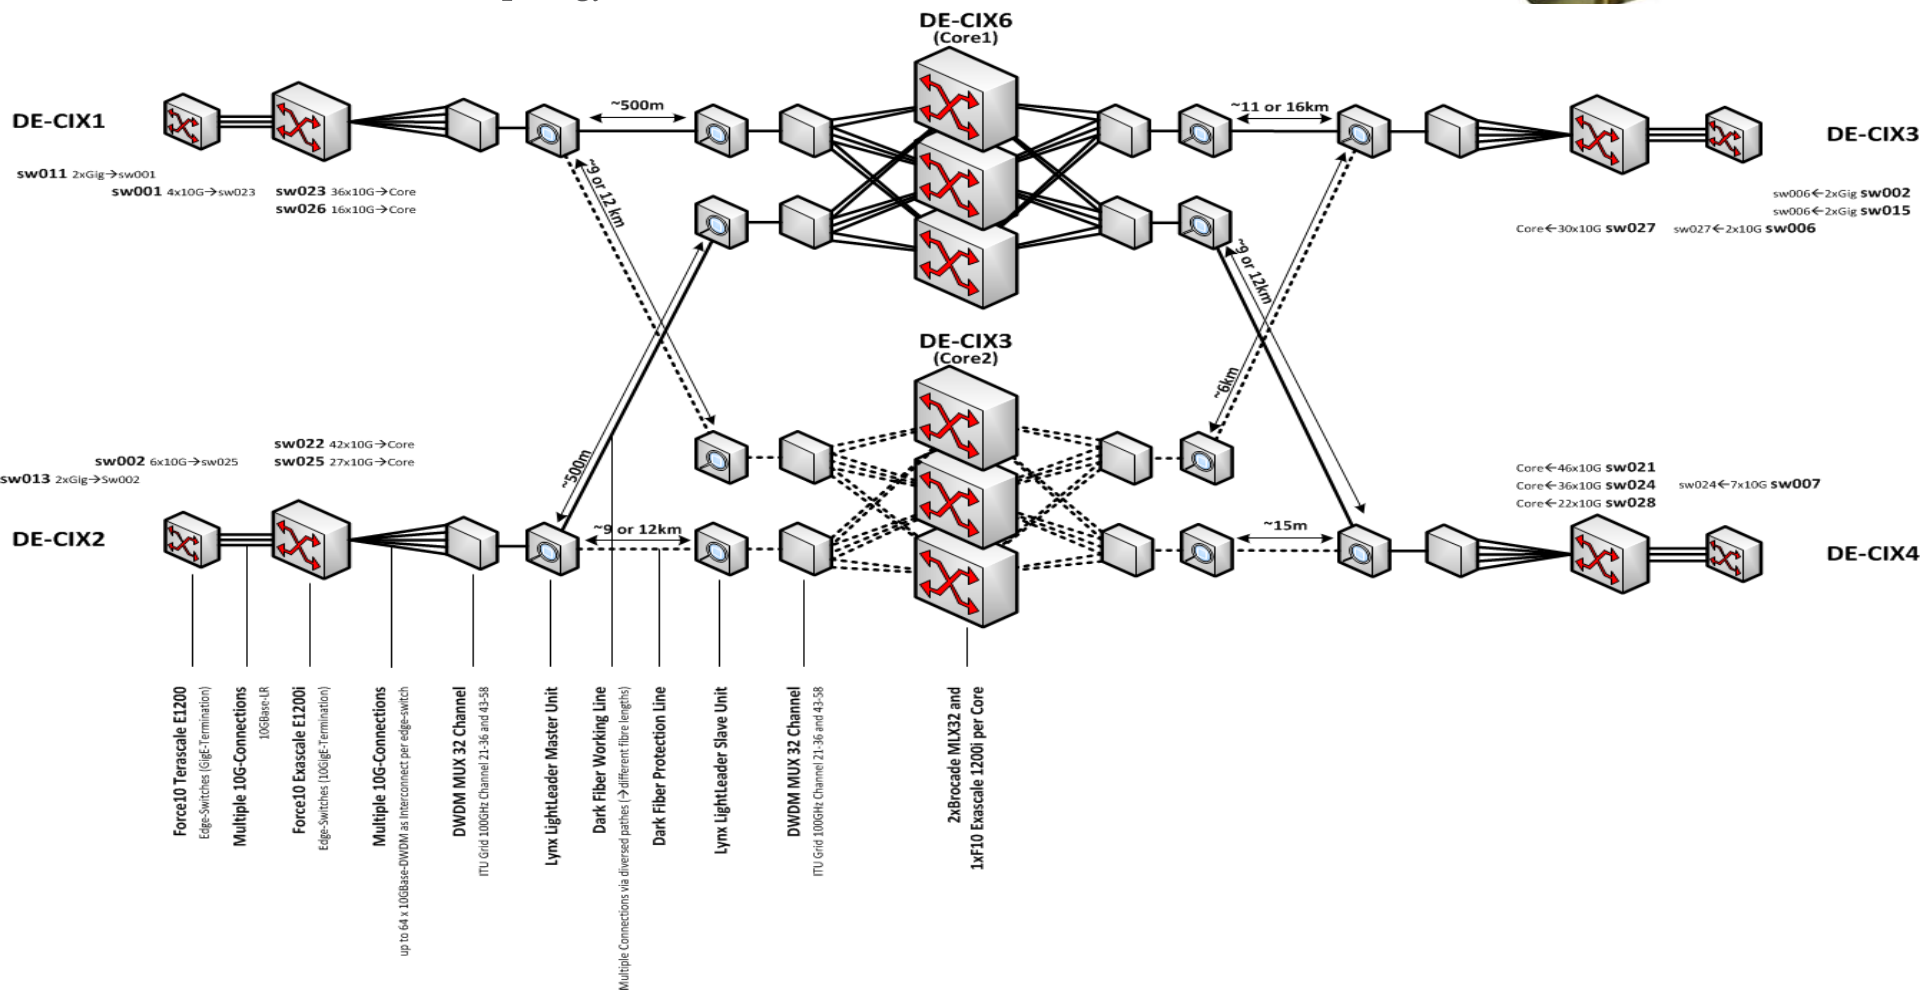

## DE-CIX – Current Topology

- Resilient Star
- Dual Core
- Layer 1 Redundancy
- 600 links have to be switched during failover
- Traffic still growing massively, now peaking at 1.6Tbps

DE-CIX Where networks meet

# DE-CIX – Current Topology

DE-CIX Where networks meet

### Port growth Q2-2009 – Q3-2011

DE-CIX Where networks meet

Traffic - 1,65 Tbps peak traffic

DE-CIX Where networks meet

## DE-CIX – Current Issues

- No LACP
- MAC learning problems
- Blackholing
- No solution for loadbalancing and redundancy above Layer 1

DE-CIX Where networks meet