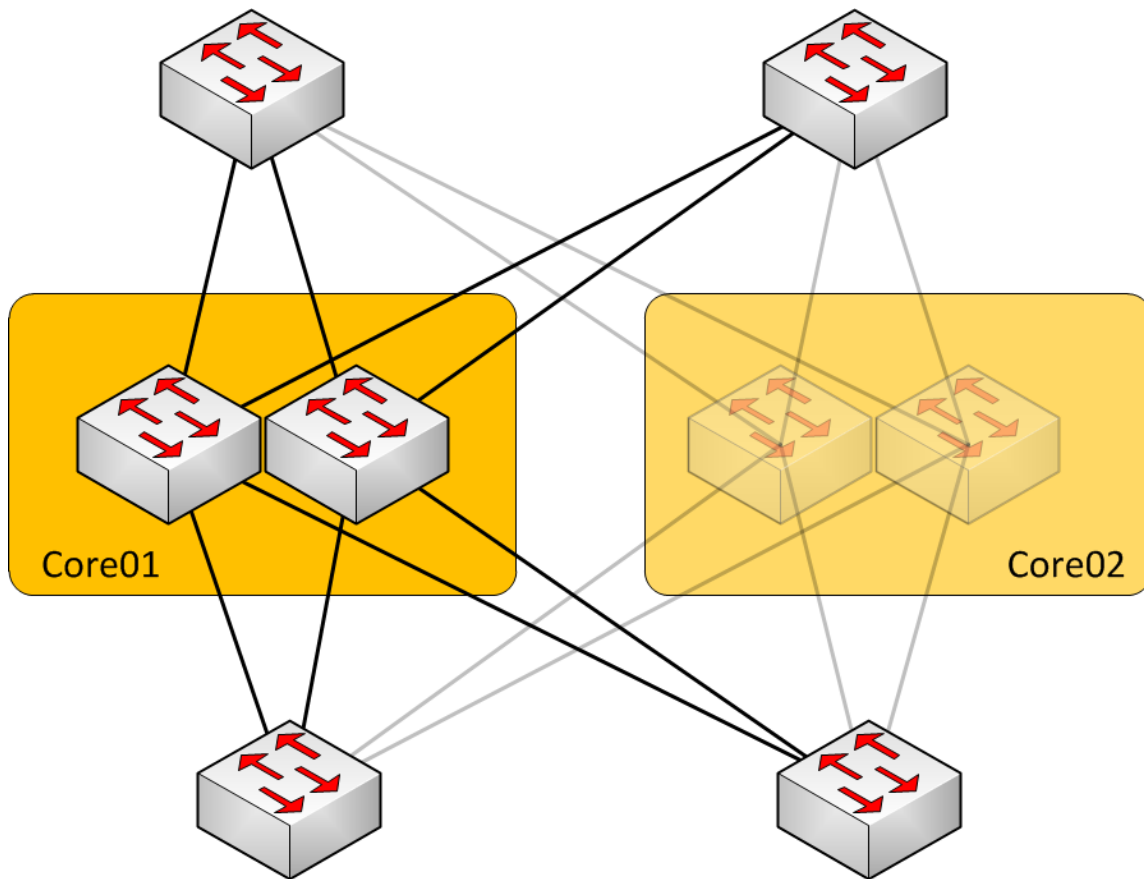

## DE-CIX – Current Topology

- Resilient Star
- Dual Core
- Layer 1 Redundancy
- 600 links have to be switched during failover
- Traffic still growing massively, now peaking at 1.6Tbps

DE-CIX Where networks meet

# DE-CIX – Current Topology

DE-CIX Where networks meet

### Port growth Q2-2009 – Q3-2011

DE-CIX Where networks meet

Traffic - 1,65 Tbps peak traffic

DE-CIX Where networks meet

## DE-CIX – Current Issues

- No LACP
- MAC learning problems
- Blackholing
- No solution for loadbalancing and redundancy above Layer 1

DE-CIX Where networks meet