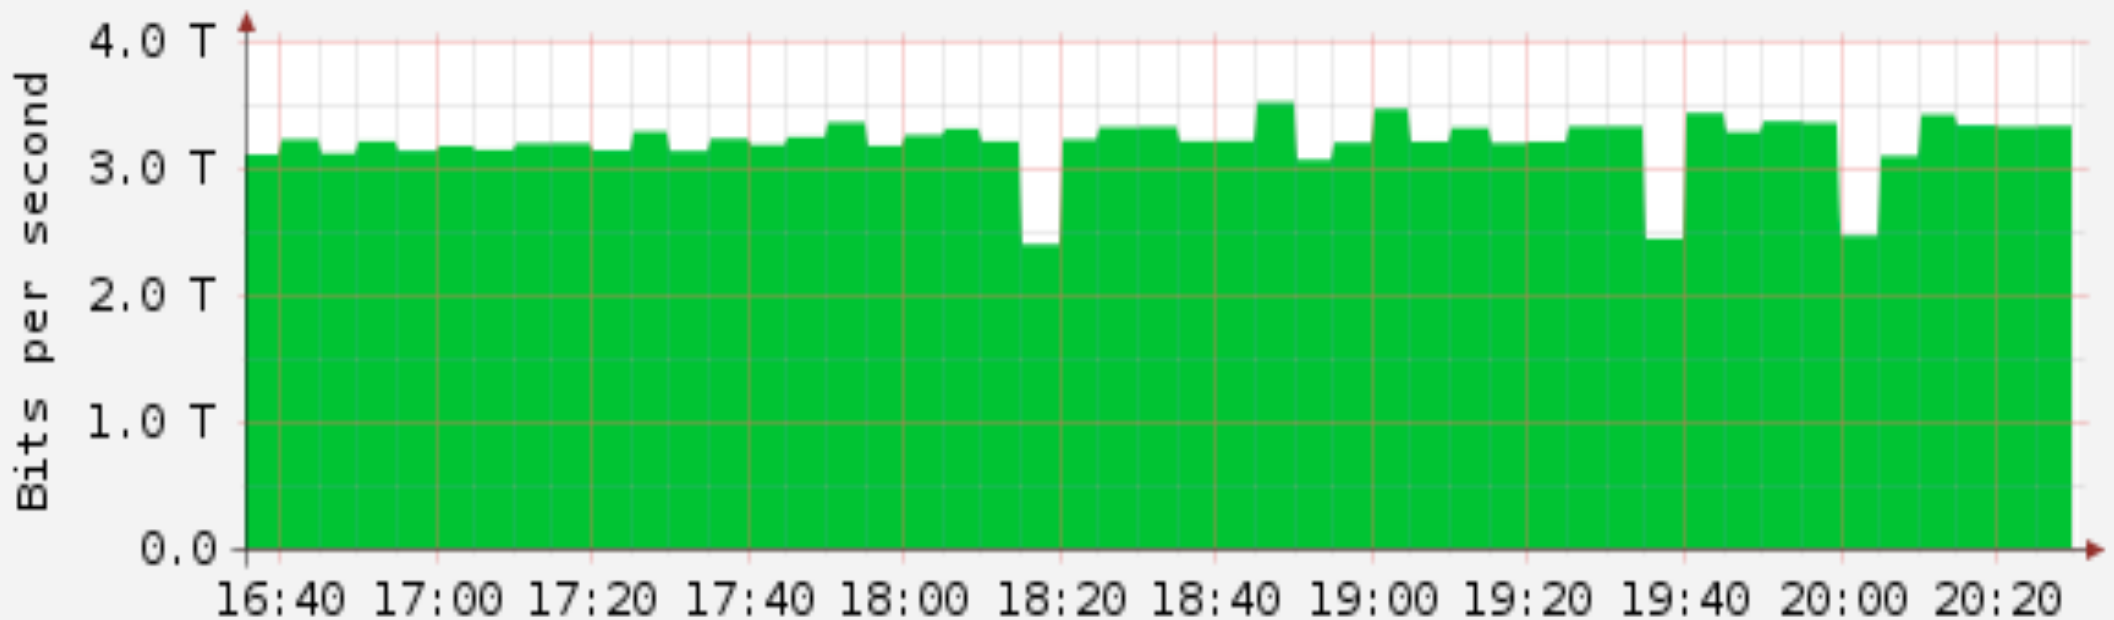

Traffic increases...

SwissIX traffic

Daily graph of total aggregated traffic

Input	Max:	7.53 Gbps	Average:	4.88 Gbps	Current:	6.77 Gbps
Output	Max:	7.67 Gbps	Average:	4.98 Gbps	Current:	6.97 Gbps

Plotted: 2010-05-28 20:37:34

DE-CIX traffic

last update: Fri May 28 18:30:01 UTC 2010

RRDTOOL / TOBI OETIKER

■ average traffic in bits per second ■ peak traffic in bits per second

Averaged 628.6 G

Peak 1896.3 G

Current 900.9 G

Copyright (c) 2010 DE-CIX Management GmbH

WorkIX traffic

AlpIX traffic

Euro-IX „traffic“

Aggregate Stats of 51 IXPs

■ TOTAL

Avg 3.19 T Cur 3.32 T

Max 3.51 T Min 2.39 T

**Thanks for listening
and enjoy your lunch!**