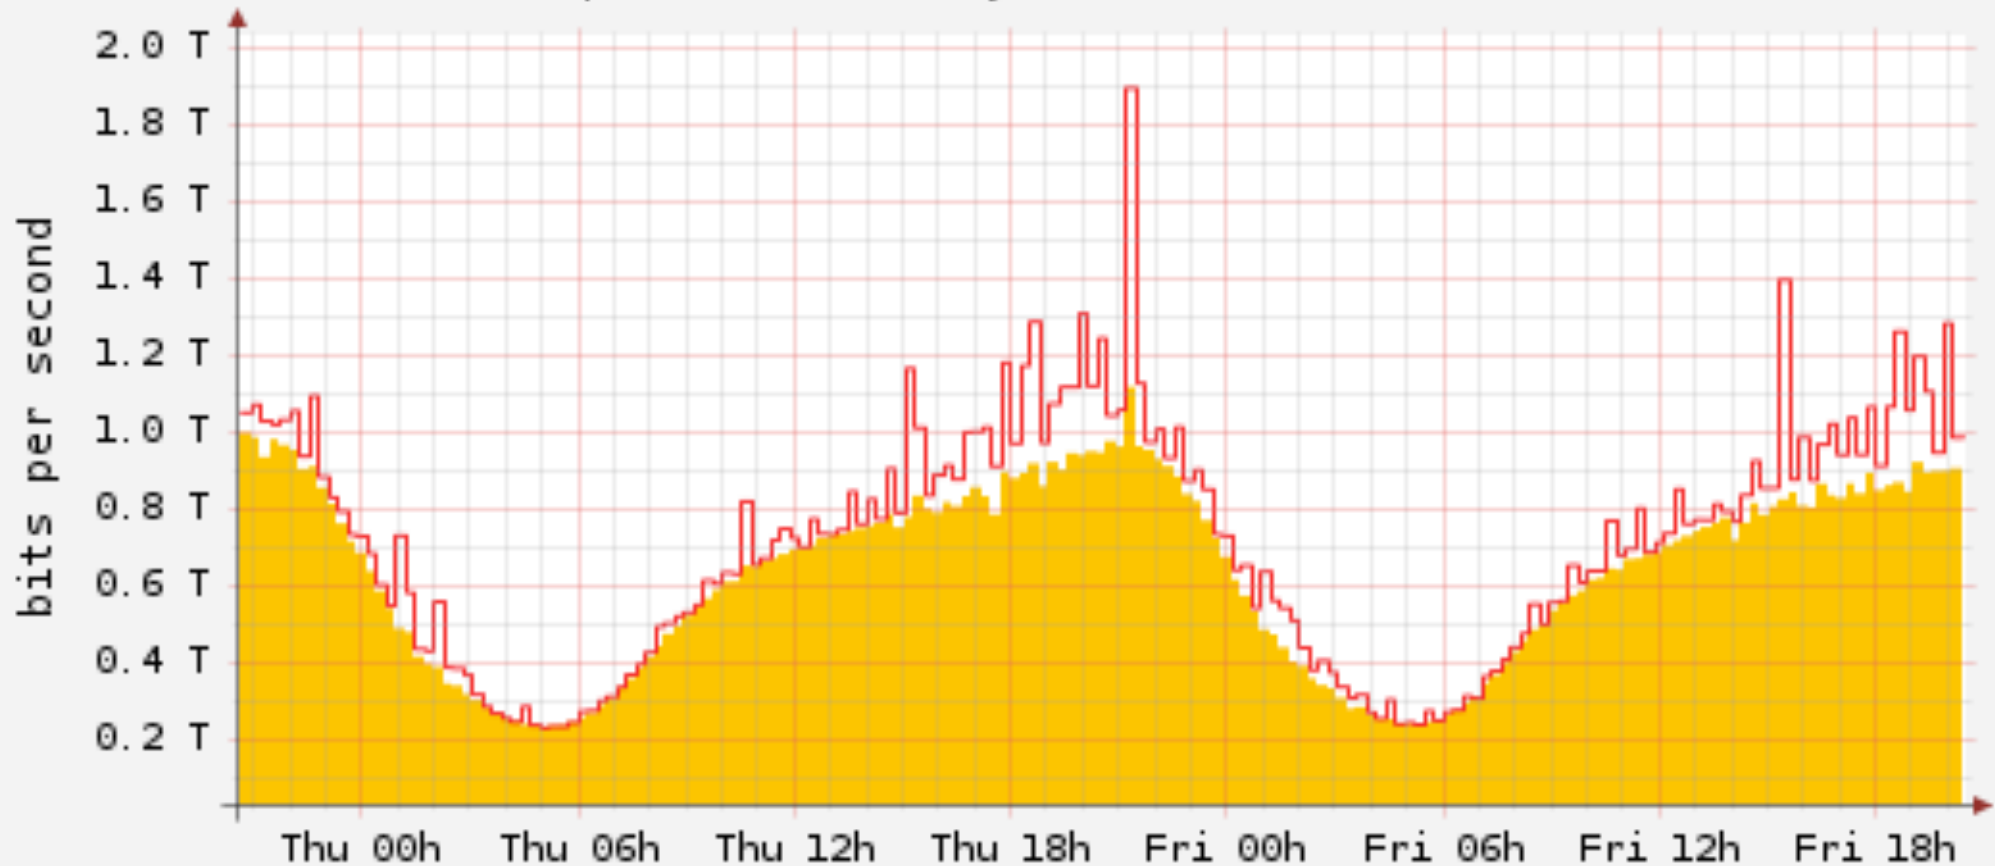

Traffic increases...

SwissIX traffic

Daily graph of total aggregated traffic

Input	Max:	7.53 Gbps	Average:	4.88 Gbps	Current:	6.77 Gbps
Output	Max:	7.67 Gbps	Average:	4.98 Gbps	Current:	6.97 Gbps

Plotted: 2010-05-28 20:37:34

DE-CIX traffic

last update: Fri May 28 18:30:01 UTC 2010

RRDTOOL / TOBI OETIKER

■ average traffic in bits per second ■ peak traffic in bits per second

Averaged 628.6 G

Peak 1896.3 G

Current 900.9 G

Copyright (c) 2010 DE-CIX Management GmbH