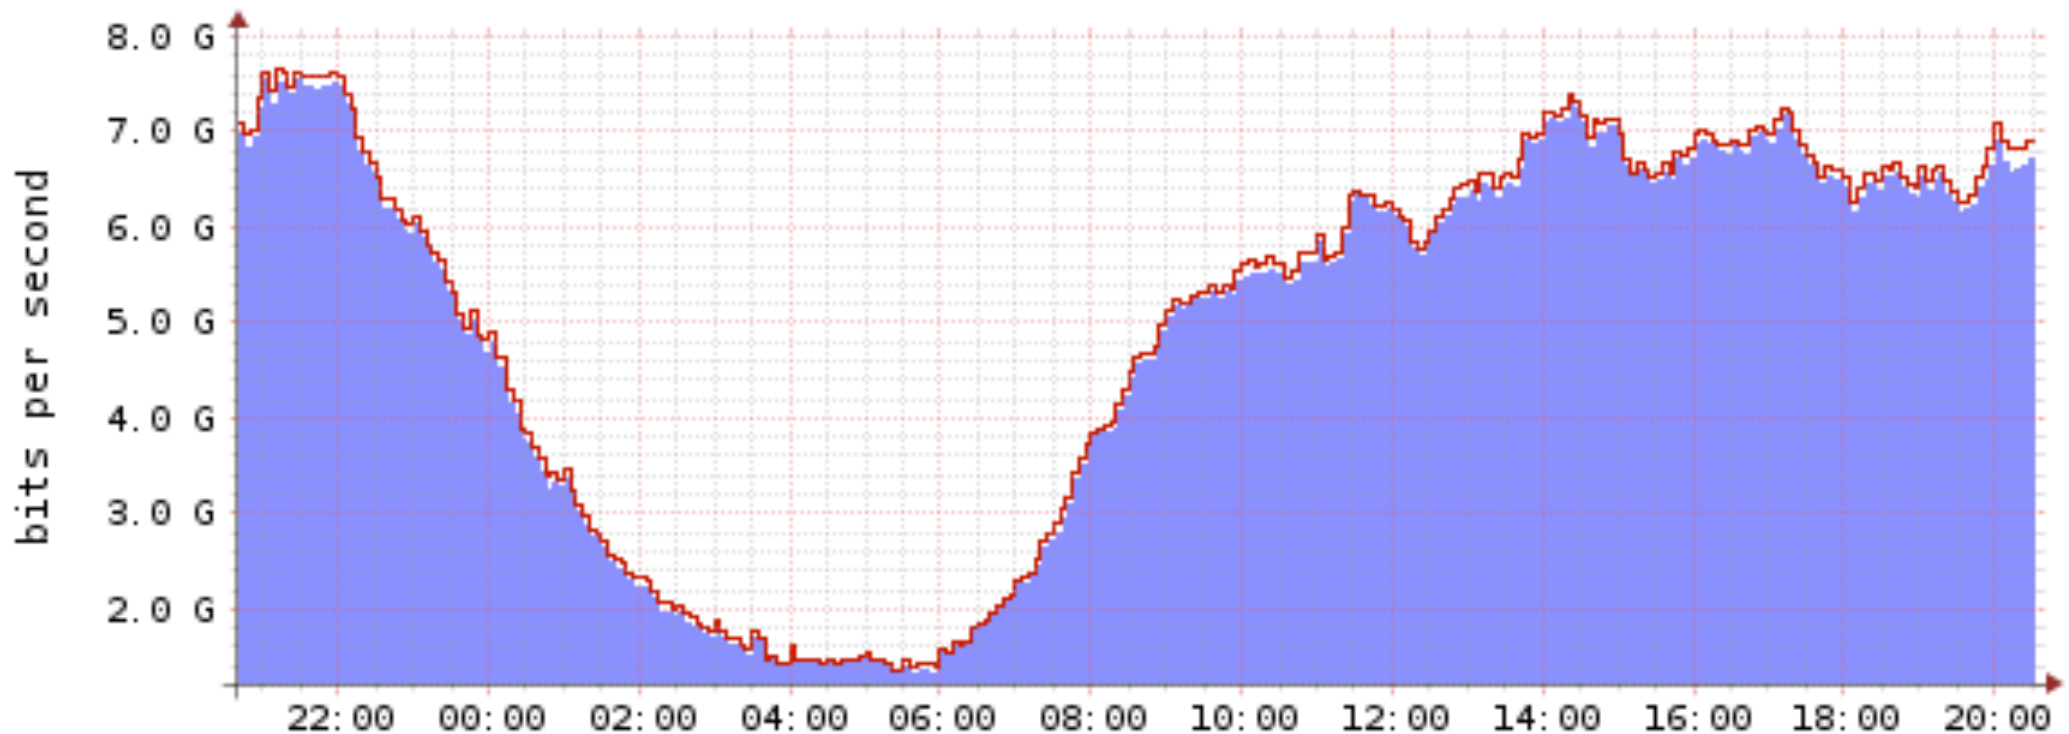

Euro-IX Short Intro

- European Internet Exchange Association
- Formed in May 2001
- Details see: www.euro-ix.net

Euro-IX Online Tools

- Peering Matrix
- Service Comparison Matrix
- List of European IXPs
- ASN Database + Filter
- Newest ASN db entries
- Most common ASNs

Traffic increases...

SwissIX traffic

Daily graph of total aggregated traffic

Input	Max:	7.53 Gbps	Average:	4.88 Gbps	Current:	6.77 Gbps
Output	Max:	7.67 Gbps	Average:	4.98 Gbps	Current:	6.97 Gbps

Plotted: 2010-05-28 20:37:34

DE-CIX traffic

last update: Fri May 28 18:30:01 UTC 2010

RRDTOOL / TOBI OETIKER

■ average traffic in bits per second ■ peak traffic in bits per second

Averaged 628.6 G

Peak 1896.3 G

Current 900.9 G

Copyright (c) 2010 DE-CIX Management GmbH